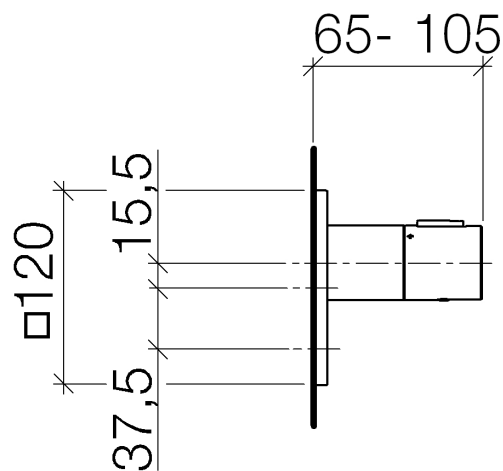

Product specifications

- Cover plate 4-3/4" x 4-3/4"
- Temperature control handle with safety lock at 100 °F/ 38°C

NOTE: Important! Due to minimum rough-in requirements, a framing of 2 x 6 studs is needed.

Surfaces

- chrome 36416780-00
- matt platinum 36416780-06

Accessories required

- xTOOL Concealed thermostat rough; 35 517 970

Exploded assembly drawing

**Order quantity**

No.	Article number	Name	Installation quantity
1	1217797090	Extension 28mm Thermostat xTOOL (concealed rough parts)	1
2	1217897090	extension	1
3	091102196ff	cover	1
4	09141004990	seal	1
5	092102112ff	sleeve	1
6	04173300401ff	handle	1
7	092133010ff	handle	1
8	09160202790	spring	1
9	09303013690	screw	1
10	093120049ff	plug	1

Flow rate chart