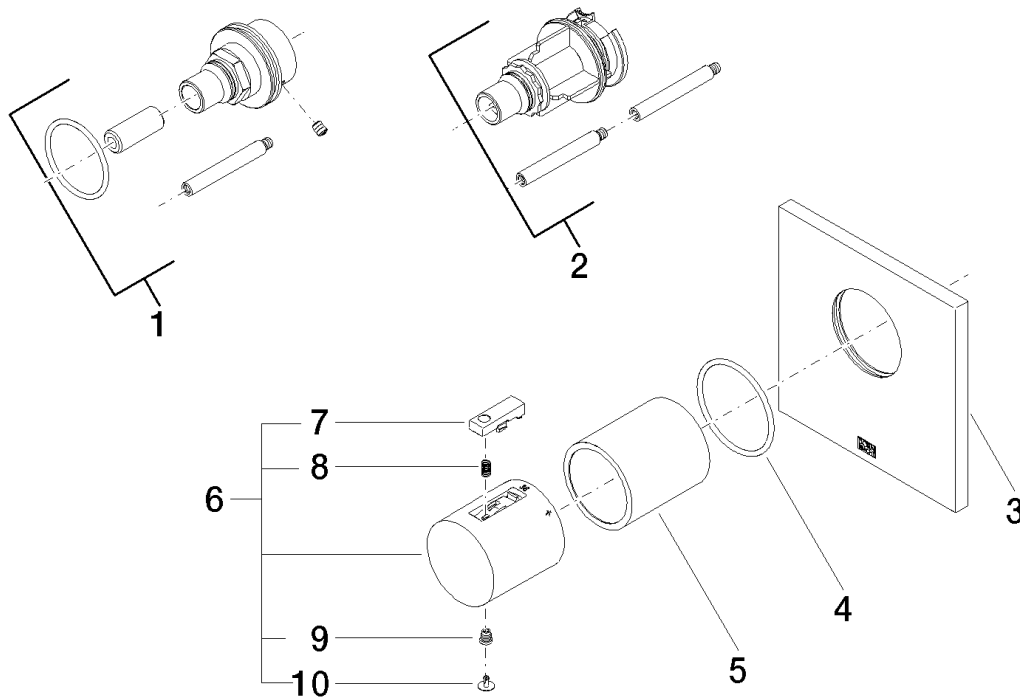

Product specifications

- Cover plate 4-3/4" x 4-3/4"
- Temperature control handle with safety lock at 100 °F/ 38°C

NOTE: Important! Due to minimum rough-in requirements, a framing of 2 x 6 studs is needed.

Surfaces

- chrome 36416780-00
- matt platinum 36416780-06

Accessories required

- xTOOL Concealed thermostat rough; 35 517 970

Exploded assembly drawing

**Order quantity**

No.	Article number	Name	Installation quantity
1	1217797090	Extension 28mm Thermostat xTOOL (concealed rough parts)	1
2	1217897090	extension	1
3	091102196ff	cover	1
4	09141004990	seal	1
5	092102112ff	sleeve	1
6	04173300401ff	handle	1
7	092133010ff	handle	1
8	09160202790	spring	1
9	09303013690	screw	1
10	093120049ff	plug	1

Flow rate chart