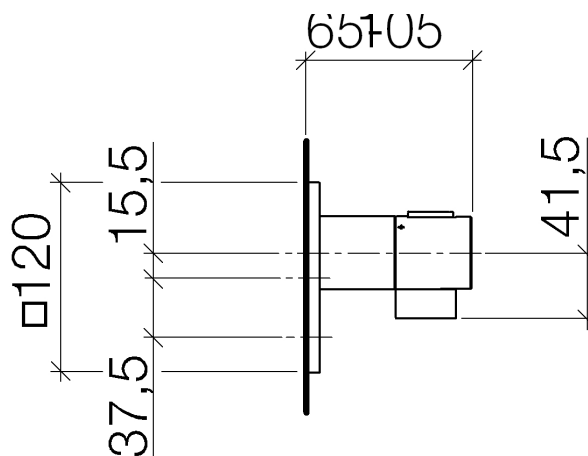

Product specifications

- Cover plate 4-3/4" x 4-3/4"
- Temperature control handle with safety lock at 100 °F/ 38°C

(ADA)

NOTE: Important! Due to minimum rough-in requirements, a framing of 2 x 6 studs is needed.

Surfaces

- chrome 36416985-00
- matt platinum 36416985-06

Accessories required

- xTOOL Concealed thermostat rough; 35 517 970

Exploded assembly drawing

Order quantity

No.	Article number	Name	Installation quantity
1	1217897090	extension	1
2	0431090950090	bar	1
3	091102196ff	cover	1
4	09141004990	seal	1
5	092102112ff	sleeve	1
6	04173300600ff	handle	1
7	092133010ff	handle	1
8	09160202790	spring	1
9	092033006ff	handle	1
10	093030159ff	screw	1
11	093030160ff	screw	1