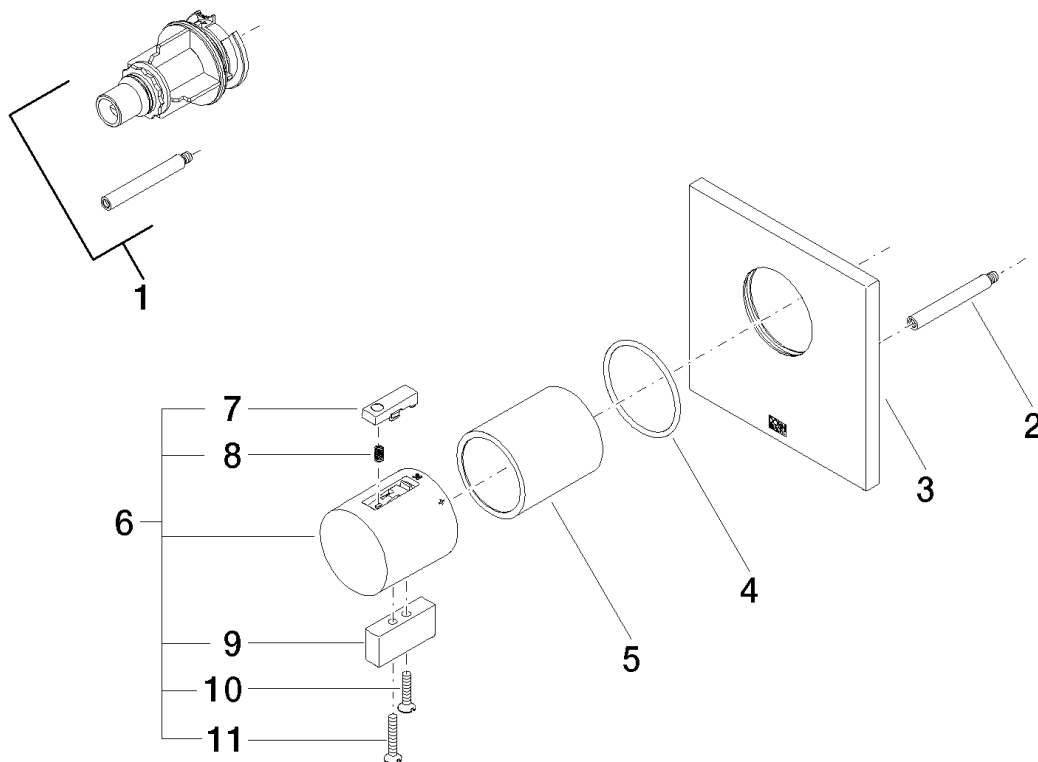

Product specifications

- Cover plate 4-3/4" x 4-3/4"
- Temperature control handle with safety lock at 100 °F/ 38°C

(ADA)

NOTE: Important! Due to minimum rough-in requirements, a framing of 2 x 6 studs is needed.

Surfaces

- chrome 36416985-00
- matt platinum 36416985-06

Accessories required

- xTOOL Concealed thermostat rough; 35 517 970

Exploded assembly drawing

Order quantity

No.	Article number	Name	Installation quantity
1	1217897090	extension	1
2	0431090950090	bar	1
3	091102196ff	cover	1
4	09141004990	seal	1
5	092102112ff	sleeve	1
6	04173300600ff	handle	1
7	092133010ff	handle	1
8	09160202790	spring	1
9	092033006ff	handle	1
10	093030159ff	screw	1
11	093030160ff	screw	1