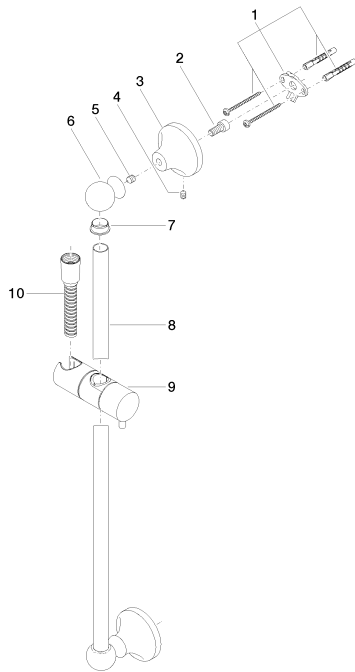

Bathtub - Madison
Slide bar set - polished chrome
Article number: 26 413 360-00

- Slide bar
- Hole diameter 18 mm
- Flange diameter 2-3/8"
- Center to center 33-1/2"
- Metal shower hose 68-7/8" with anti-twist device
- Shower hose connection 1/2"
- NOTE: Hand shower sold separately. Please see hand shower options under the miscellaneous articles section of each series.

polished chrome

Dimensional drawing

All dimensions in mm / inch = mm x 0,0394

Bathtub - Madison
Slide bar set - polished chrome
Article number: 26 413 360-00

Bathtub - Madison
Slide bar set - polished chrome
Article number: 26 413 360-00

Recommended article

28 450 410-00 0010
Wall elbow - polished chrome

Bathtub - Madison
 Slide bar set - polished chrome
 Article number: 26 413 360-00

Spare parts list

Number	Item Number	Designation	Number of units
1	05 17 20 708 00 90	fixing set	2
2	09 30 30 048 90	screw	2
3	09 17 20 016-00	holder	2
4	09 31 11 144 90	pin	2
5	09 31 11 002 90	pin	2
6	09 21 40 020-00	connection	2
7	09 18 40 009 90	sleeve	2
8	08 28 22 596-00	pipe	1
9	12 580 970-00	Slider - polished chrome	1
10	28 204 970-00	Metal shower hose 1/2" x 1/2" x 68-7/8" - polished chrome	1