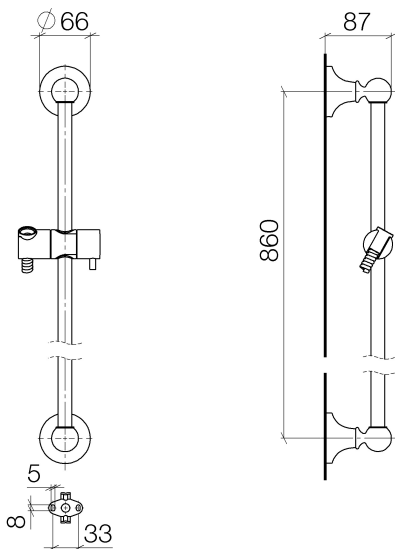

Bathtub - Madison
Slide bar set - polished chrome
Article number: 26 413 360-00

- Slide bar
- Hole diameter 18 mm
- Flange diameter 2-3/8"
- Center to center 33-1/2"
- Metal shower hose 68-7/8" with anti-twist device
- Shower hose connection 1/2"
- NOTE: Hand shower sold separately. Please see hand shower options under the miscellaneous articles section of each series.

polished chrome

Dimensional drawing

All dimensions in mm / inch = mm x 0,0394

Bathtub - Madison
Slide bar set - polished chrome
Article number: 26 413 360-00

Bathtub - Madison
Slide bar set - polished chrome
Article number: 26 413 360-00

Recommended article

28 450 410-00 0010
Wall elbow - polished chrome

Bathtub - Madison
 Slide bar set - polished chrome
 Article number: 26 413 360-00

Spare parts list

Number	Item Number	Designation	Number of units
1	05 17 20 708 00 90	fixing set	2
2	09 30 30 048 90	screw	2
3	09 17 20 016-00	holder	2
4	09 31 11 144 90	pin	2
5	09 31 11 002 90	pin	2
6	09 21 40 020-00	connection	2
7	09 18 40 009 90	sleeve	2
8	08 28 22 596-00	pipe	1
9	12 580 970-00	Slider - polished chrome	1
10	28 204 970-00	Metal shower hose 1/2" x 1/2" x 68-7/8" - polished chrome	1