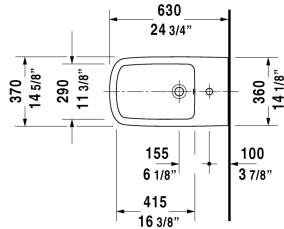

**DuraStyle Bidet floorstanding # 2283100000**

| < 14 5/8" X 24 3/4" Inch > |

Bidet floorstanding	Dimension	Weight	Order number
with overflow, with faucet deck, hardware included			
<b>Colors</b>			
00 White			
<b>Variant</b>			
	14 5/8" X 24 3/4" Inch	60 lb	2283100000
Sanitary ceramics with the special WonderGliss surface finish will remain clean and attractive-looking for a long time to come. When ordering WonderGliss please add a "1" as eleventh digit to the model number.			
Siphon for bidet with extended outlet pipe	1 1/4" x 19 3/4" Inch	1.3 lb	005027

*All drawings contain the necessary measurements which are subject to standard tolerances. They are stated in inch & mm and are non-binding. Exact measurements, in particular for customized installation scenarios, can only be taken from the finished ceramic piece.*