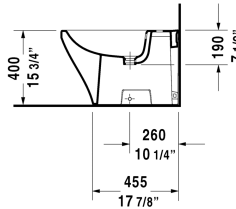

**DuraStyle Bidet floorstanding # 2283100000**

| < 14 5/8" X 24 3/4" Inch > |

Bidet floorstanding	Dimension	Weight	Order number
with overflow, with faucet deck, hardware included			
<b>Colors</b>			
00 White			
<b>Variant</b>			
	14 5/8" X 24 3/4" Inch	60 lb	2283100000
Sanitary ceramics with the special WonderGliss surface finish will remain clean and attractive-looking for a long time to come. When ordering WonderGliss please add a "1" as eleventh digit to the model number.			
Siphon for bidet with extended outlet pipe	1 1/4" x 19 3/4" Inch	1.3 lb	005027

*All drawings contain the necessary measurements which are subject to standard tolerances. They are stated in inch & mm and are non-binding. Exact measurements, in particular for customized installation scenarios, can only be taken from the finished ceramic piece.*