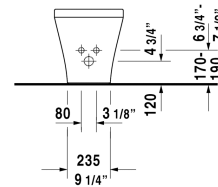

**DuraStyle Bidet floorstanding # 2283100000**

| < 14 5/8" X 24 3/4" Inch > |

Bidet floorstanding	Dimension	Weight	Order number
with overflow, with faucet deck, hardware included			
<b>Colors</b>			
00 White			
<b>Variant</b>			
	14 5/8" X 24 3/4" Inch	60 lb	2283100000
Sanitary ceramics with the special WonderGliss surface finish will remain clean and attractive-looking for a long time to come. When ordering WonderGliss please add a "1" as eleventh digit to the model number.			
Siphon for bidet with extended outlet pipe	1 1/4" x 19 3/4" Inch	1.3 lb	005027

*All drawings contain the necessary measurements which are subject to standard tolerances. They are stated in inch & mm and are non-binding. Exact measurements, in particular for customized installation scenarios, can only be taken from the finished ceramic piece.*