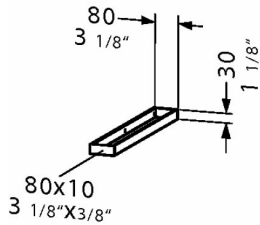

Accessories Towel rail # UV996000000

|< 3 1/8" Inch >|

Towel rail	Dimension	Weight	Order number
for installation on the side of console 21 5/8" in depth, Chrome			
Colors			
10 Chrome			
Variant			
	3 1/8" x 21 5/8" Inch		UV996000000
Infobox			
Towel rail requires to be factory installed			
Suitable products			
Console for above-counter basin and vanity basin 1 console with one cut-out, price per section of 3 7/8", basic price until 31 1/2", 1 3/4" thickness, 21 5/8" Inch	21 5/8" Inch		UV102C
Console for above-counter basin and vanity basin 1 console with two cut-outs, price per section of 3 7/8", basic price until 31 1/2", 1 3/4" thickness, 21 5/8" Inch	21 5/8" Inch		UV103C
Console for above-counter basin and vanity basin 1 console with one cut-out, price per section of 3 7/8", basic price until 31 1/2", 1 1/8" thickness, 21 5/8" Inch	21 5/8" Inch		UV106C
Console for above-counter basin and vanity basin 1 console with two cut-outs, price per section of 3 7/8", basic price until 31 1/2", 1 1/8" thickness, 21 5/8" Inch	21 5/8" Inch		UV107C

All drawings contain the necessary measurements which are subject to standard tolerances. They are stated in inch & mm and are non-binding. Exact measurements, in particular for customized installation scenarios, can only be taken from the finished ceramic piece.