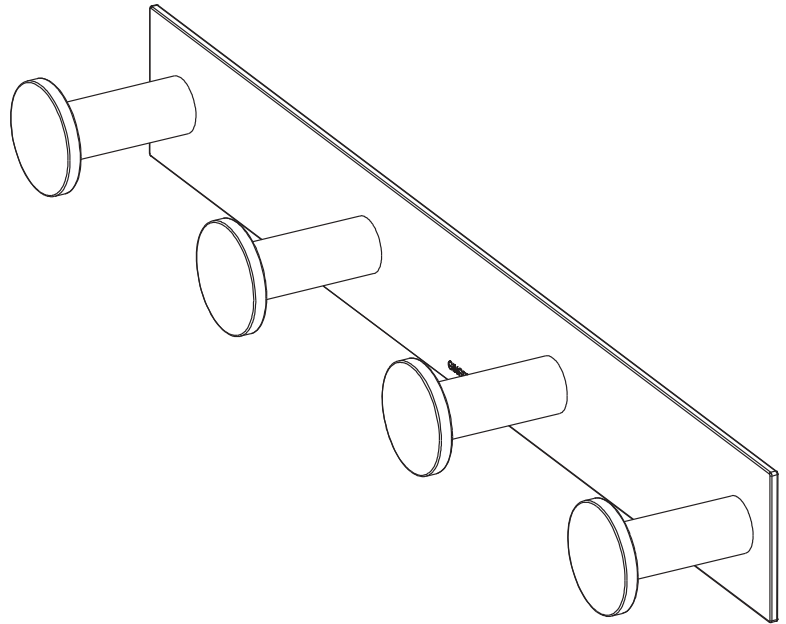

Quadruple Robe Hook **2810Q**

Features

- Solid brass construction
- Complements Surface product series

Codes / Standards Compliance

Meets or exceeds the following at date of manufacture:

- All applicable US Federal and State material regulations

Colors / Finishes

- PC: Polished Chrome
- SN: Satin Nickel

Other: N/A

Specified Model

Model	Description	Colors | Finishes
2810Q	Quadruple Robe Hook	☐ PC ☐ SN

Product Specification: Add "Color / Finish" Suffix to Model Number Below.

The Quadruple Robe Hook shall be made of solid brass construction. Quadruple Robe Hook shall complement Ginger Surface product series. Quadruple Robe Hook shall be Ginger Model 2810Q/_____.