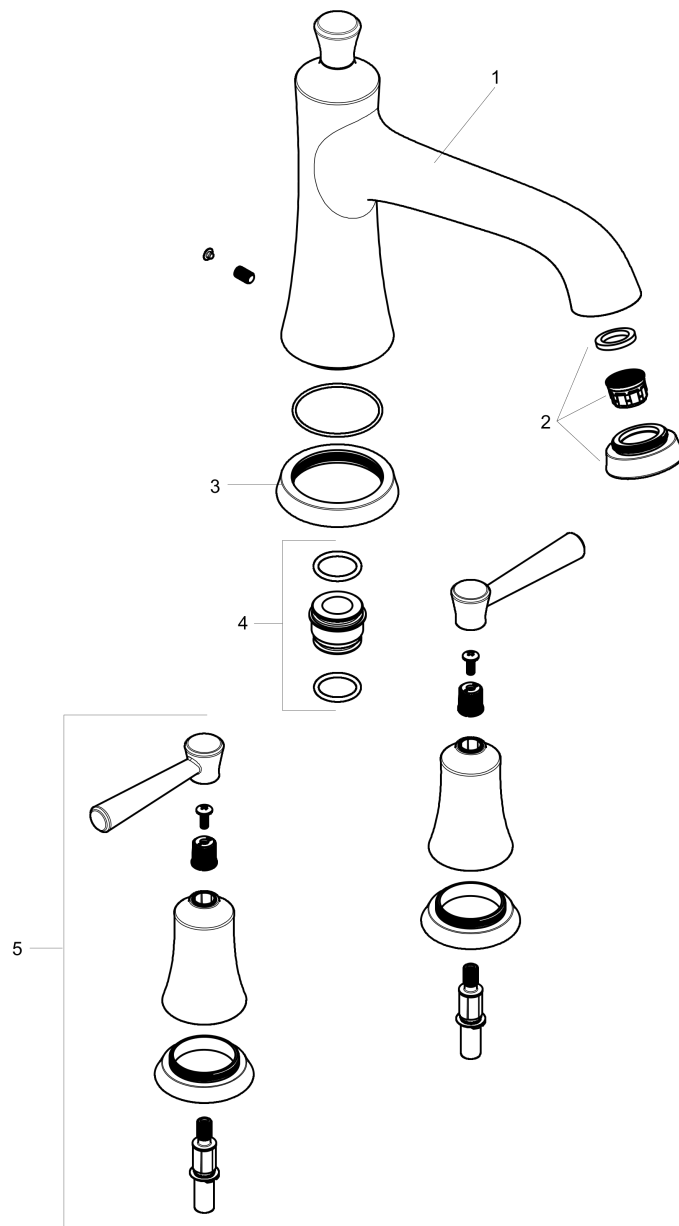

Joleena

3-Hole Roman Tub Set Trim

Finishes : **brushed nickel** Part no. : **04776820**

Description

Features

- Flow: 5.81 GPM (22 L/Min)
- 90° ceramic valves

Item details

List Price \$ 505.00

Compliance

Product image

Scale drawing

Joleena

3-Hole Roman Tub Set Trim

Finishes : **brushed nickel** Part no. : **04776820**

Exploded drawing

Year of production: >01/20

Joleena

3-Hole Roman Tub Set Trim

Finishes : **brushed nickel** Part no. : **04776820**

Spare parts list

Year of production: >01/20

Pos.	Description	Part no.	Price	PU
1	spout cpl.	93545820	-	1
2	aerator M22x1	93543821	-	1
3	escutcheon for spout	93544820	-	1
4	adapter for spout	88512000	-	1
5	handle	93542820	-	1
a	base body	06607000	-	1