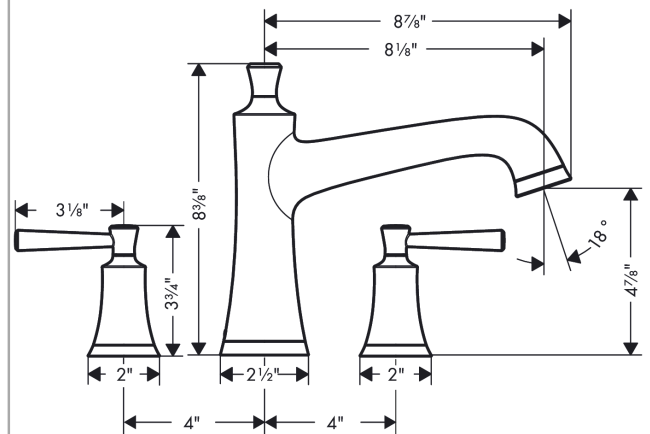

Joleena

3-Hole Roman Tub Set Trim

Finishes : **brushed nickel** Part no. : **04776820**

Description

Features

- Flow: 5.81 GPM (22 L/Min)
- 90° ceramic valves

Item details

List Price \$ 505.00

Compliance

Product image

Scale drawing

Joleena

3-Hole Roman Tub Set Trim

Finishes : **brushed nickel** Part no. : **04776820**

Exploded drawing

Year of production: >01/20

Joleena

3-Hole Roman Tub Set Trim

Finishes : **brushed nickel** Part no. : **04776820**

Spare parts list

Year of production: >01/20

Pos.	Description	Part no.	Price	PU
1	spout cpl.	93545820	-	1
2	aerator M22x1	93543821	-	1
3	escutcheon for spout	93544820	-	1
4	adapter for spout	88512000	-	1
5	handle	93542820	-	1
a	base body	06607000	-	1