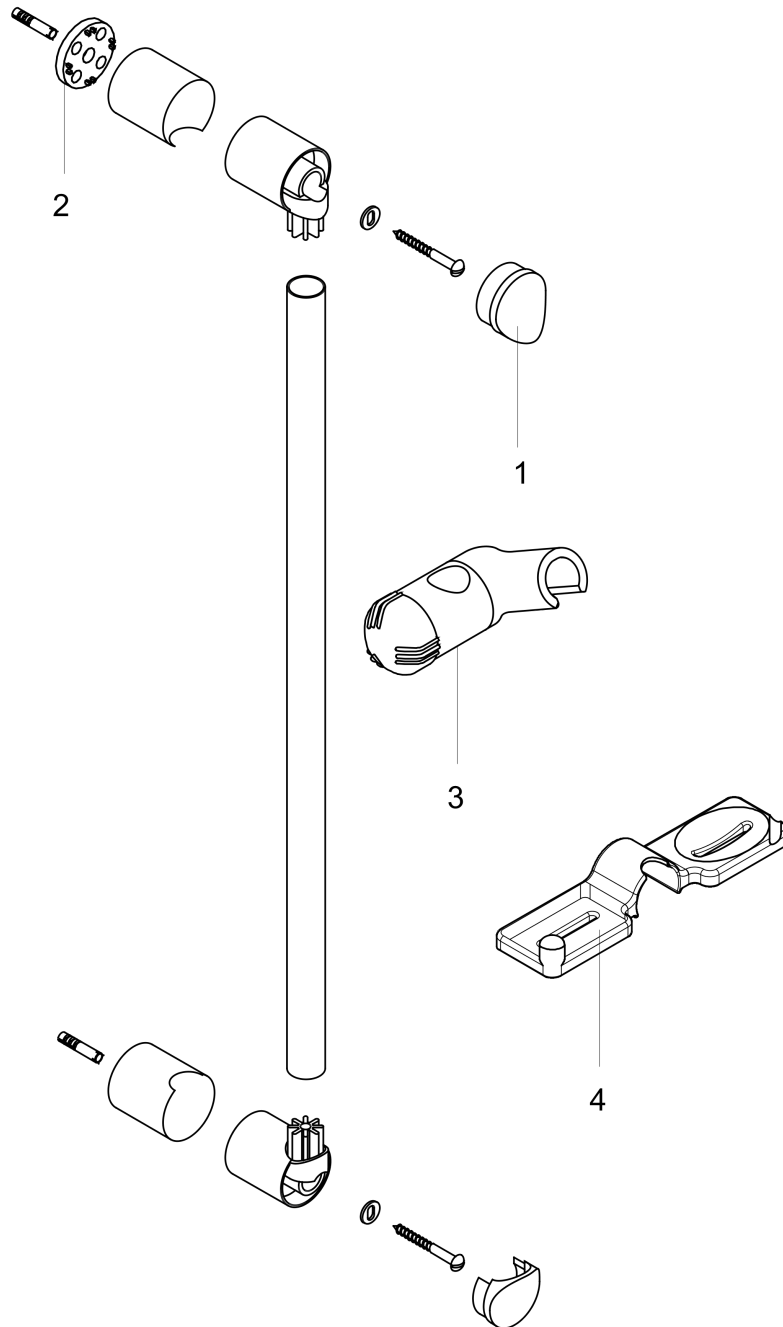

Unica

Wallbar E, 24"

Finishes : **rubbed bronze** Part no. : **06890920**

Description

Features

- consists of: Wallbar, Soap dish
- Brass wallbar
- Angle-adjustable holder pivots left and right, slides easily and locks in place

Item details

List Price \$ 183.00

Product image

Scale drawing

Unica

Wallbar E, 24"

Finishes : rubbed bronze

Part no. : 06890920

Exploded drawing

Year of production: >02/08

Unica
Wallbar E, 24"
 Finishes : **rubbed bronze** Part no. : **06890920**

Spare parts list

Year of production: >02/08

Pos.	Description	Part no.	Price	PU
1	cover	88534920	-	1
2	tile-matching-disk	96184000	-	1
3	support, assy	88590920	-	1
4	soap dish	88700000	-	1