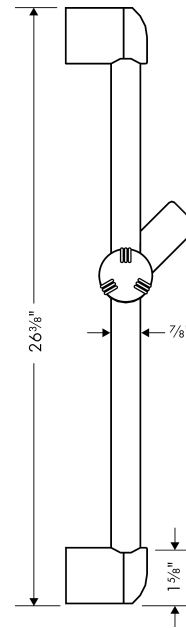

Unica

Wallbar E, 24"

Finishes : **rubbed bronze** Part no. : **06890920**

Description

Features

- consists of: Wallbar, Soap dish
- Brass wallbar
- Angle-adjustable holder pivots left and right, slides easily and locks in place

Item details

List Price \$ 183.00

Product image

Scale drawing

Unica

Wallbar E, 24"

Finishes : rubbed bronze

Part no. : 06890920

Exploded drawing

Year of production: >02/08

Unica
Wallbar E, 24"
 Finishes : **rubbed bronze** Part no. : **06890920**

Spare parts list

Year of production: >02/08

Pos.	Description	Part no.	Price	PU
1	cover	88534920	-	1
2	tile-matching-disk	96184000	-	1
3	support, assy	88590920	-	1
4	soap dish	88700000	-	1