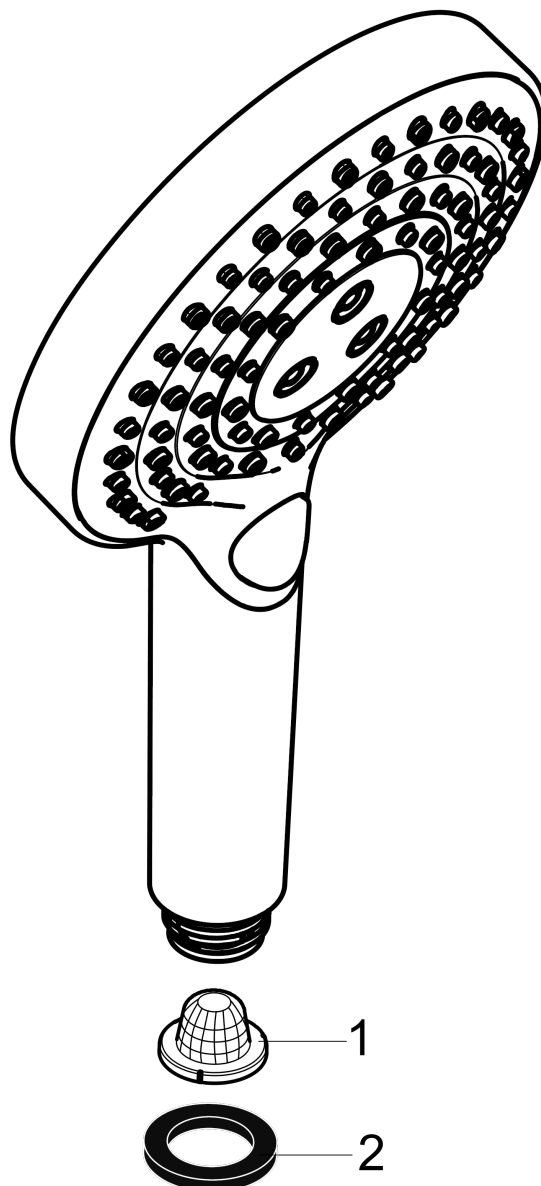

**Raindance Select S**  
**Handshower 120 3-Jet PowderRain, 1.75 GPM**  
 Finishes : **chrome** Part no. : **26036001**

**Description**

**Features**

- Select button for comfortable alternation of spray modes
- Spray modes: PowderRain, Rain, Whirl
- Flow: 1.8 GPM (6.8 L/Min)
- Fully-finished matching spray face

**Item details**

List Price \$ 160.00

**Technology**

**Compliance**

**Product image**

**Scale drawing**

**Raindance Select S**  
**Handshower 120 3-Jet PowderRain, 1.75 GPM**  
Finishes : **chrome** Part no. : **26036001**

Exploded drawing

Year of production: >08/18

**Raindance Select S**  
**Handshower 120 3-Jet PowderRain, 1.75 GPM**  
 Finishes : **chrome**    Part no. : **26036001**

**Spare parts list**

Year of production: >08/18

Pos.	Description	Part no.	Price	PU
1	filter	92672000	-	1
2	seal	98058000	-	1