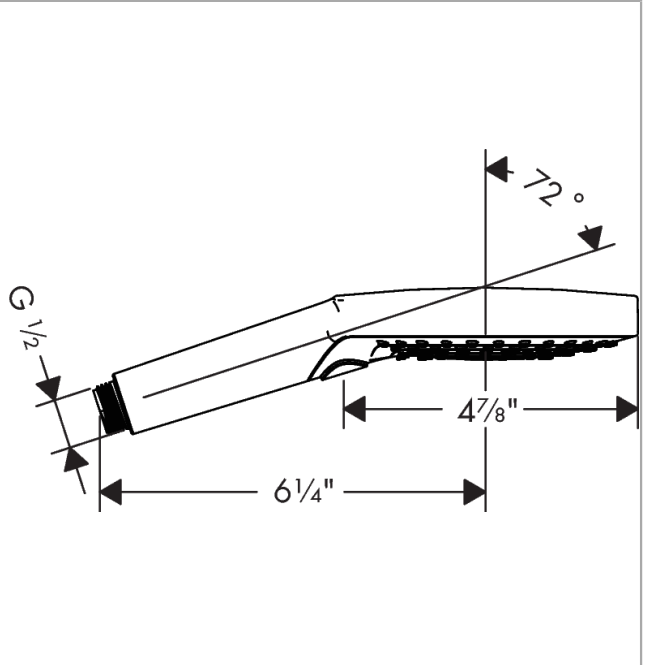

**Raindance Select S**  
**Handshower 120 3-Jet PowderRain, 1.75 GPM**  
 Finishes : **chrome** Part no. : **26036001**

**Description**

**Features**

- Select button for comfortable alternation of spray modes
- Spray modes: PowderRain, Rain, Whirl
- Flow: 1.8 GPM (6.8 L/Min)
- Fully-finished matching spray face

**Item details**

List Price \$ 160.00

**Technology**

**Compliance**

**Product image**

**Scale drawing**

**Raindance Select S**  
**Handshower 120 3-Jet PowderRain, 1.75 GPM**  
Finishes : **chrome** Part no. : **26036001**

Exploded drawing

Year of production: >08/18

**Raindance Select S**  
**Handshower 120 3-Jet PowderRain, 1.75 GPM**  
 Finishes : **chrome**    Part no. : **26036001**

**Spare parts list**

Year of production: >08/18

Pos.	Description	Part no.	Price	PU
1	filter	92672000	-	1
2	seal	98058000	-	1