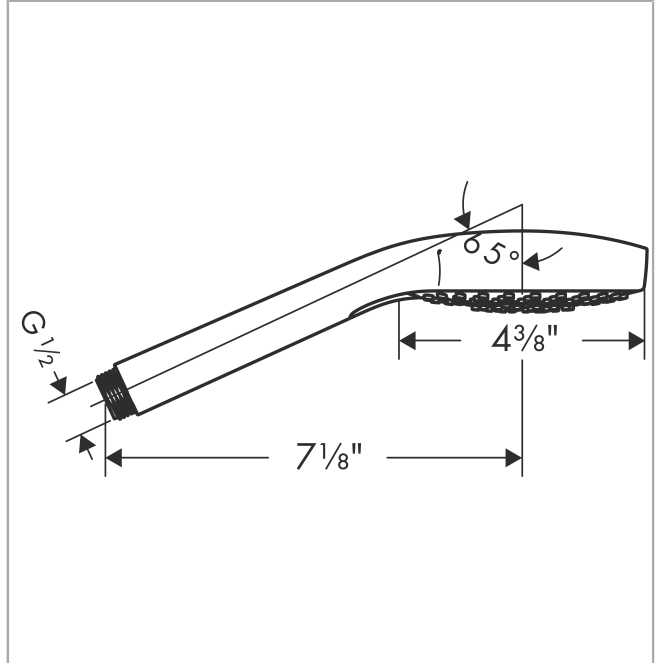

Croma Select S
Handshower 110 Vario-Jet, 2.5 GPM
 Finishes : **brushed nickel** Part no. : **26803821**

Description

Features

- Select button for comfortable alternation of spray modes
- 79 no-clog spray channels
- Spray modes: Vario-Jet (spray zones of variable intensity)
- Flow: 2.5 GPM (9.5 L/Min)
- Easy-to-clean white spray face

Item details

List Price \$ 167.00

Technology

Product image

Scale drawing

Croma Select S
Handshower 110 Vario-Jet, 2.5 GPM
Finishes : **brushed nickel** Part no. : **26803821**

Exploded drawing

Year of production: >10/16

Croma Select S
Handshower 110 Vario-Jet, 2.5 GPM
 Finishes : **brushed nickel** Part no. : **26803821**

Spare parts list

Year of production: >10/16

Pos.	Description	Part no.	Price	PU
1	filter packing	94246000	-	1