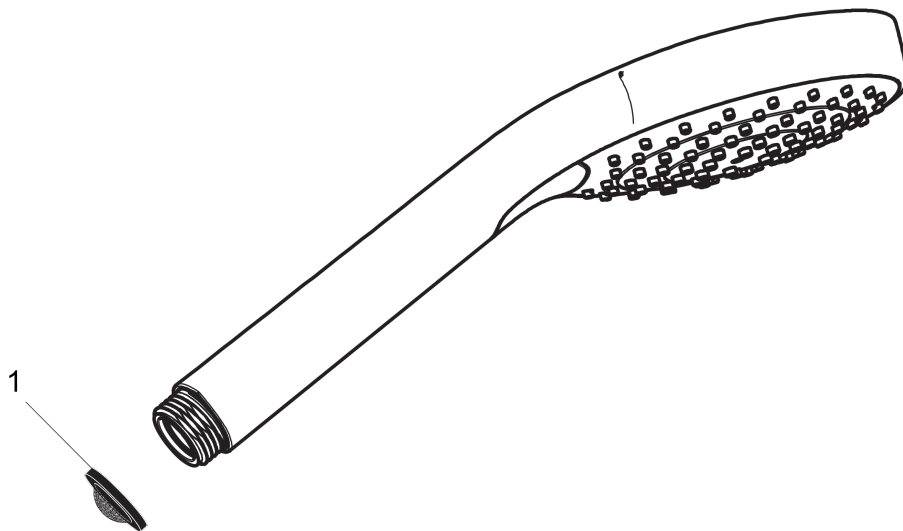

Croma Select S
Handshower 110 Vario-Jet, 2.5 GPM
 Finishes : **brushed nickel** Part no. : **26803821**

Description

Features

- Select button for comfortable alternation of spray modes
- 79 no-clog spray channels
- Spray modes: Vario-Jet (spray zones of variable intensity)
- Flow: 2.5 GPM (9.5 L/Min)
- Easy-to-clean white spray face

Item details

List Price \$ 167.00

Technology

Product image

Scale drawing

Croma Select S
Handshower 110 Vario-Jet, 2.5 GPM
Finishes : **brushed nickel** Part no. : **26803821**

Exploded drawing

Year of production: >10/16

Croma Select S
Handshower 110 Vario-Jet, 2.5 GPM
 Finishes : **brushed nickel** Part no. : **26803821**

Spare parts list

Year of production: >10/16

Pos.	Description	Part no.	Price	PU
1	filter packing	94246000	-	1