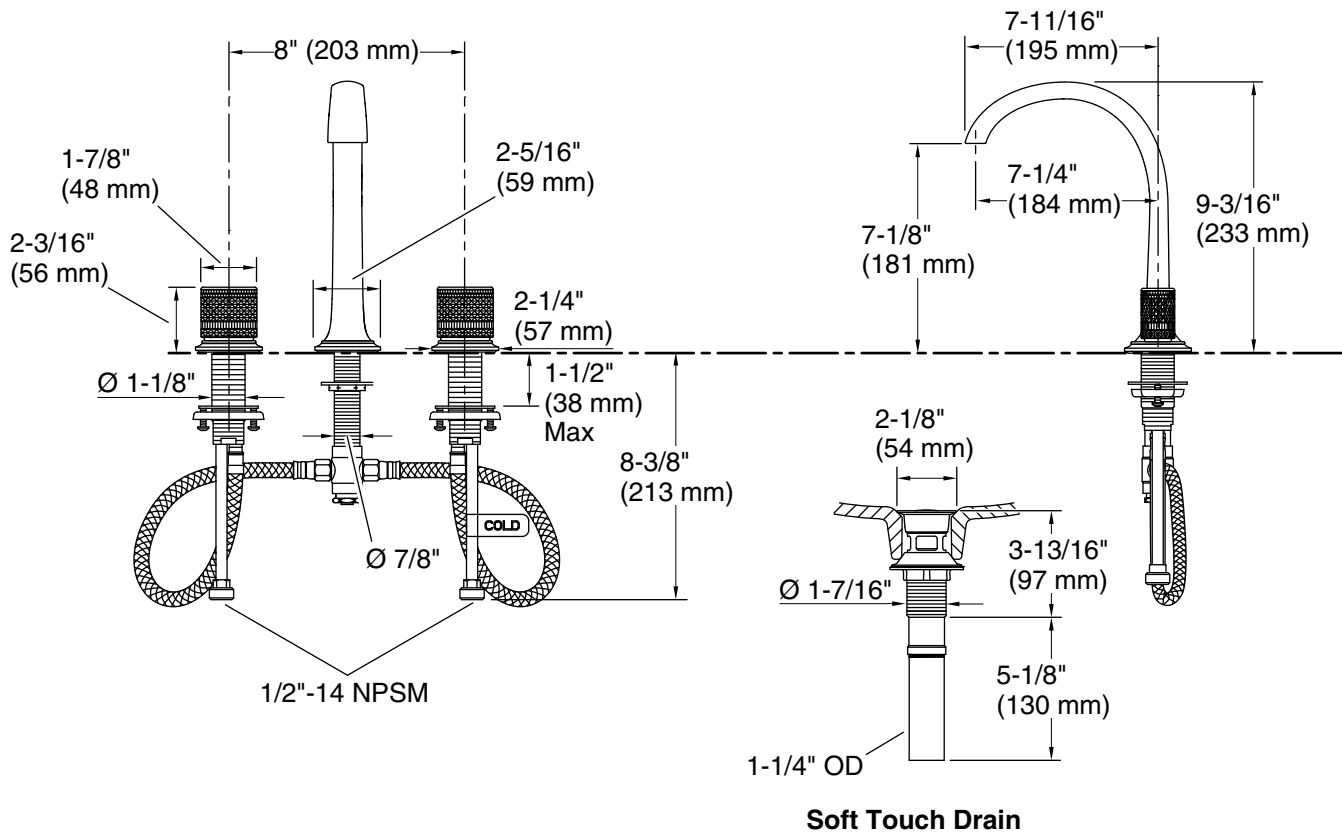

KALLISTA

Script™ Sink Faucet, Arch Spout, Porcelain Knob Handles

P25057

CSA B651

FEATURES

- Solid brass construction for durability and reliability
- Two-handle, widespread lavatory faucet for 8" (203 mm) - 16" (406 mm) centers
- Quarter-turn washerless ceramic disc valves
- 1.2 gal/min (4.5 l/min) maximum flow rate
- Includes Soft Touch drain
- Meets CalGreen requirements for lavatory faucets
- Complements the Script collection

CODES/STANDARDS APPLICABLE

Specified model meets or exceeds the following:

- ASME A112.18.1/CSA B125.1
- CSA B651*
- EPA WaterSense®
- ICC/ANSI A117.1
- NSF 61
- All applicable US Federal and State material regulations

* Compliant when installed to the specific requirement of this regulation.

SPECIFIED MODEL				
Model	Description	Finishes		
P25057-CMB	Script Sink Faucet, Arch Spout, Matte Black Porcelain Knob Handles	☐ CP Polished Chrome	☐ AD Nickel Silver	☐ BCH Blush Bronze
P25057-CMC	Script Sink Faucet, Arch Spout, White Porcelain Knob Handles	☐ CP Polished Chrome	☐ AD Nickel Silver	☐ BCH Blush Bronze

We reserve the right to make revisions without notice in the design of products or in packaging unless this right has specifically been waived at the time the order is accepted.