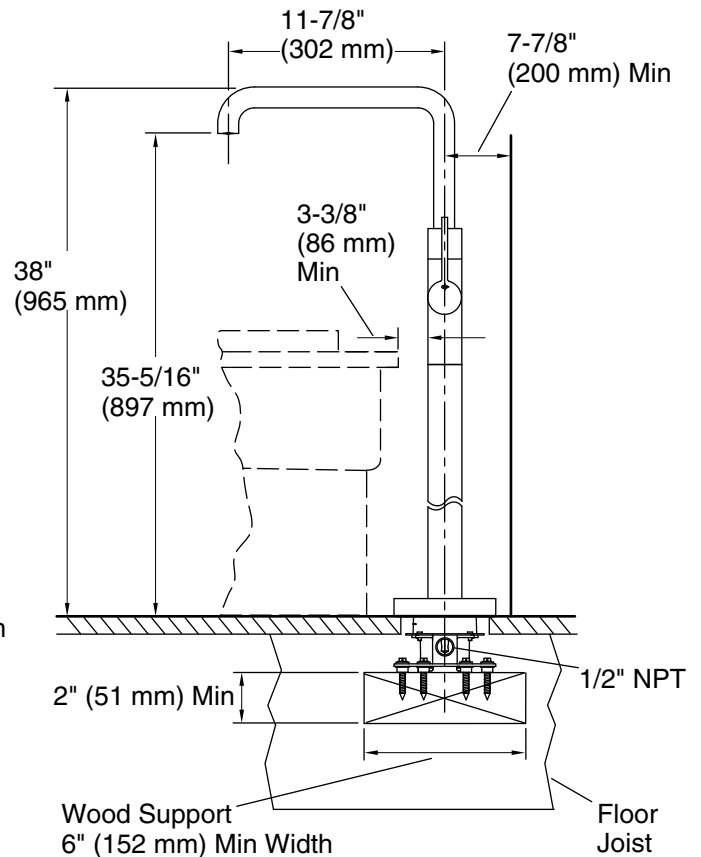

FEATURES

- Solid brass construction for durability and reliability
- Single lever handle allows for both ON/OFF activation and temperature setting
- Floor-mount installation
- 11-7/8" (302 mm) spout reach
- 8 gal/min (30 l/min) flow rate
- Integral valve
- Includes hardware kit and escutcheon
- Complements the One collection

CODES/STANDARDS APPLICABLE

Specified model meets or exceeds the following:

- ASME A112.18.1/CSA B125.1
- ASSE 1014

P24418

SPECIFIED MODEL

Model	Description	Finishes		
P24418-00	One Floor-Mount Bath Filler	<input type="checkbox"/> CP Polished Chrome	<input type="checkbox"/> AD Nickel Silver	<input type="checkbox"/> AG Brushed Nickel
		<input type="checkbox"/> GN Gunmetal	<input type="checkbox"/> ULB Unlacquered Brass	* <input type="checkbox"/> BL Matte Black
Required Accessories				
P24843-00	One Wand Dual-Function Handshower	<input type="checkbox"/> CP Polished Chrome	<input type="checkbox"/> AD Nickel Silver	<input type="checkbox"/> AG Brushed Nickel
		<input type="checkbox"/> GN Gunmetal	<input type="checkbox"/> ULB Unlacquered Brass	* <input type="checkbox"/> BL Matte Black
P21660-00	Contemporary Multi-Function Handshower	<input type="checkbox"/> CP Polished Chrome	<input type="checkbox"/> AD Nickel Silver	<input type="checkbox"/> AG Brushed Nickel
		<input type="checkbox"/> GN Gunmetal	<input type="checkbox"/> ULB Unlacquered Brass	* <input type="checkbox"/> BL Matte Black
P20511-00	Multi-Faucet Mounting Block	<input type="checkbox"/> NA		