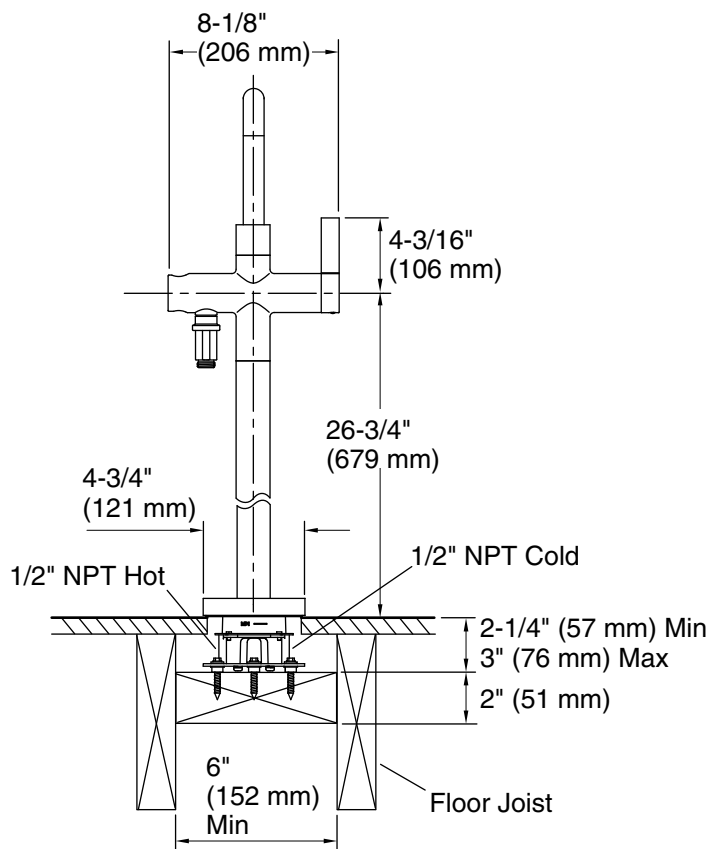

FEATURES

- Solid brass construction for durability and reliability
- Single lever handle allows for both ON/OFF activation and temperature setting
- Floor-mount installation
- 11-7/8" (302 mm) spout reach
- 8 gal/min (30 l/min) flow rate
- Integral valve
- Includes hardware kit and escutcheon
- Complements the One collection

CODES/STANDARDS APPLICABLE

Specified model meets or exceeds the following:

- ASME A112.18.1/CSA B125.1
- ASSE 1014

P24418

SPECIFIED MODEL

Model	Description	Finishes		
P24418-00	One Floor-Mount Bath Filler	<input type="checkbox"/> CP Polished Chrome	<input type="checkbox"/> AD Nickel Silver	<input type="checkbox"/> AG Brushed Nickel
		<input type="checkbox"/> GN Gunmetal	<input type="checkbox"/> ULB Unlacquered Brass	* <input type="checkbox"/> BL Matte Black
Required Accessories				
P24843-00	One Wand Dual-Function Handshower	<input type="checkbox"/> CP Polished Chrome	<input type="checkbox"/> AD Nickel Silver	<input type="checkbox"/> AG Brushed Nickel
		<input type="checkbox"/> GN Gunmetal	<input type="checkbox"/> ULB Unlacquered Brass	* <input type="checkbox"/> BL Matte Black
P21660-00	Contemporary Multi-Function Handshower	<input type="checkbox"/> CP Polished Chrome	<input type="checkbox"/> AD Nickel Silver	<input type="checkbox"/> AG Brushed Nickel
		<input type="checkbox"/> GN Gunmetal	<input type="checkbox"/> ULB Unlacquered Brass	* <input type="checkbox"/> BL Matte Black
P20511-00	Multi-Faucet Mounting Block	<input type="checkbox"/> NA		