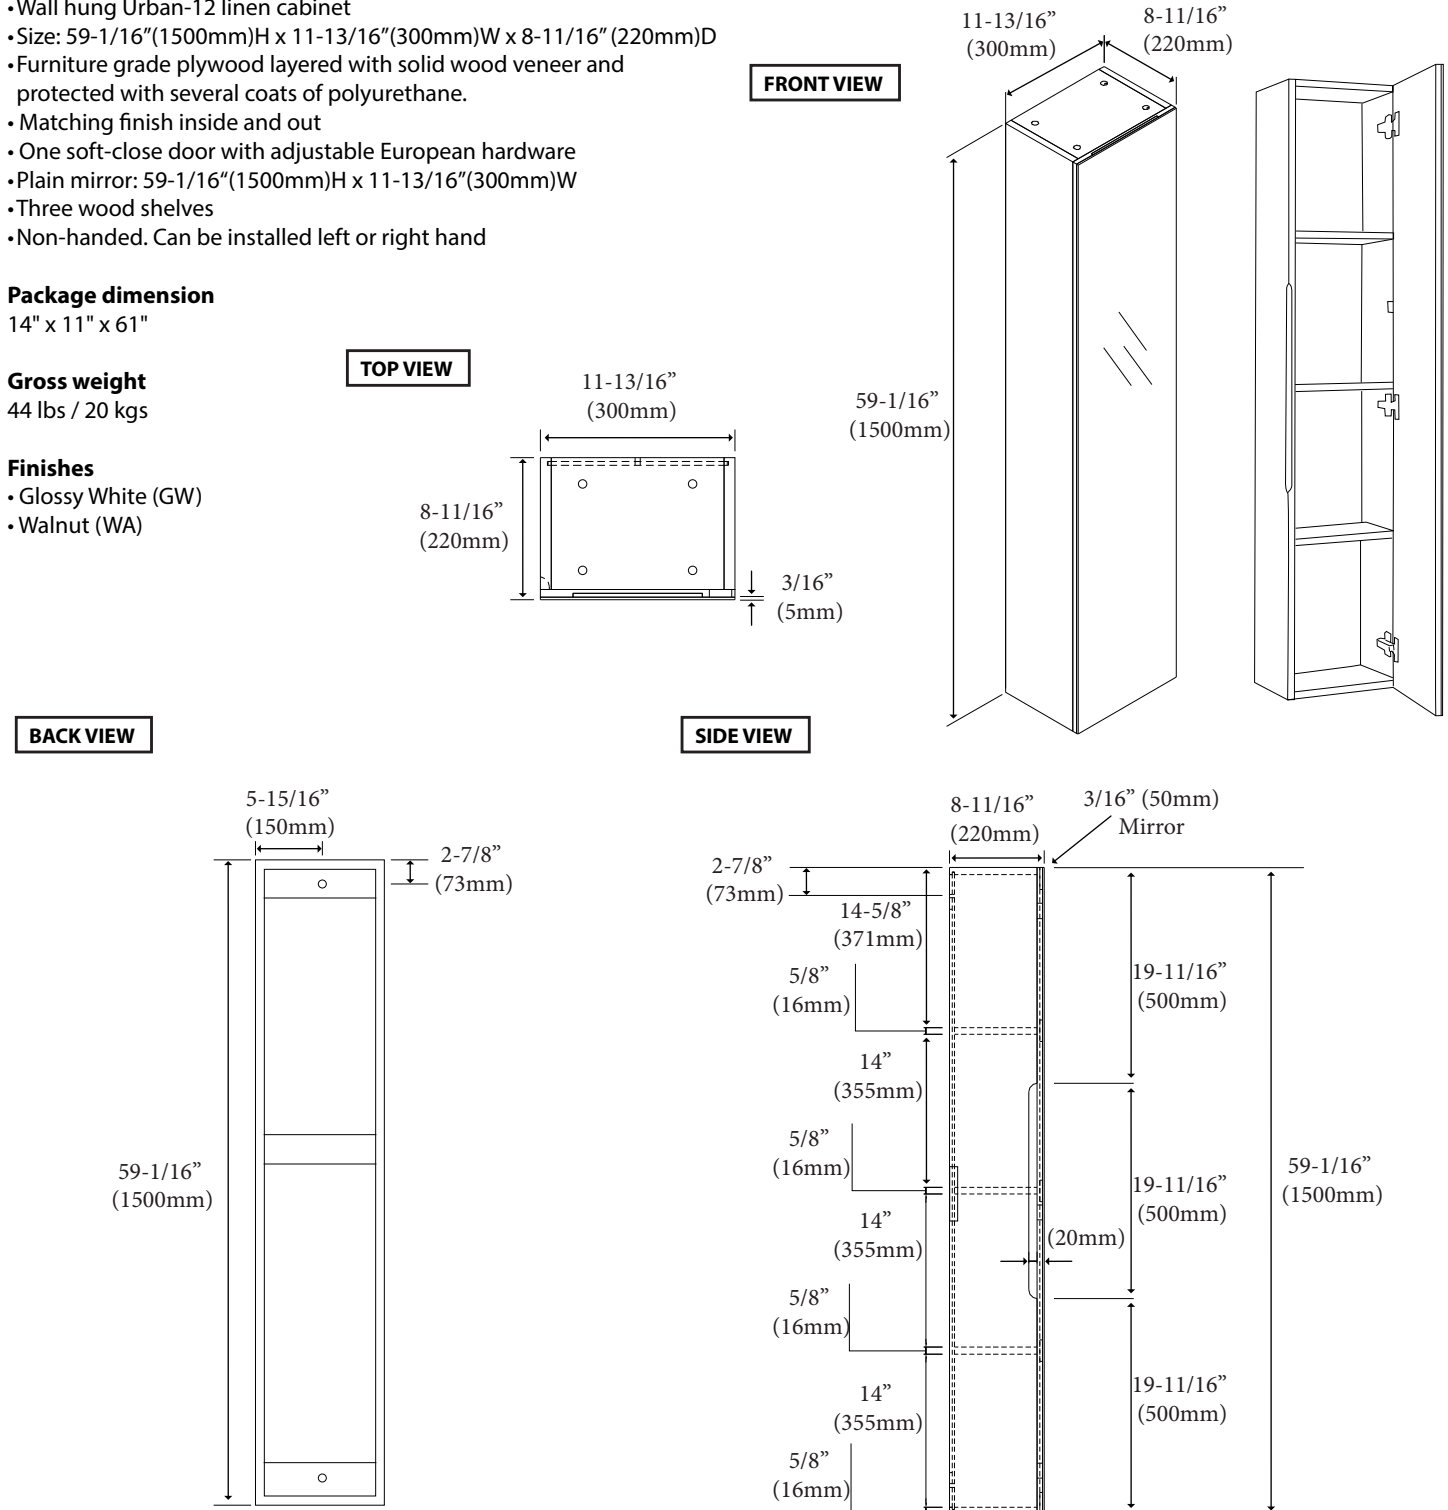

Urban-12 Linen Cabinet

Specification & Installation Guide

Features

- Wall hung Urban-12 linen cabinet
- Size: 59-1/16" (1500mm) H x 11-13/16" (300mm) W x 8-11/16" (220mm) D
- Furniture grade plywood layered with solid wood veneer and protected with several coats of polyurethane.
- Matching finish inside and out
- One soft-close door with adjustable European hardware
- Plain mirror: 59-1/16" (1500mm) H x 11-13/16" (300mm) W
- Three wood shelves
- Non-handed. Can be installed left or right hand

Package dimension

14" x 11" x 61"

Gross weight

44 lbs / 20 kgs

Finishes

- Glossy White (GW)
- Walnut (WA)

Urban-12 Linen Cabinet

Specification & Installation Guide

TYPICAL INSTALLATION

Typical installation height usually matches adjacent medicine cabinet or mirror height: 78"(1981mm). If different height is desired, adjust the height of the wood backing.