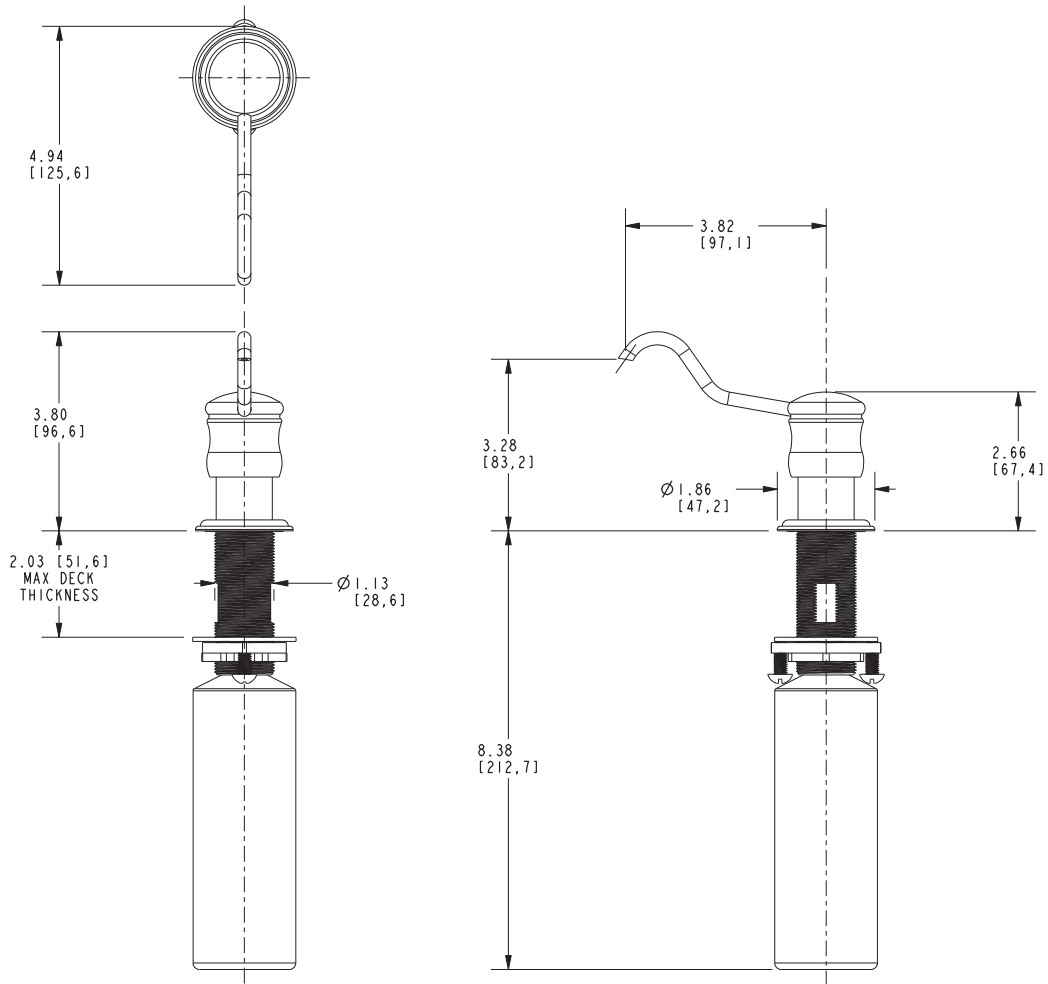

CHESTERFIELD

Soap/Lotion Dispenser

127

Also 127-6, 50931, 125-9

Features

- Solid brass construction
- Two piece brazed spout design
- Base with integral O-ring deck seal
- Removable spout for above deck refilling
- 8 fluid oz. (236 ml) capacity bottle included
- 3-1/4" (8.3 cm) spout height at outlet
- 3-13/16" (9.7 cm) spout reach (c-c)

Specified Model

Model	Description	Colors Finishes
127	Soap/Lotion Dispenser	<input type="checkbox"/> 10B <input type="checkbox"/> 15 <input type="checkbox"/> 15S <input type="checkbox"/> 26 <input type="checkbox"/> Other
127-6	Soap/Lotion Replacement Pump Head	<input type="checkbox"/> 10B <input type="checkbox"/> 15 <input type="checkbox"/> 15S <input type="checkbox"/> 26 <input type="checkbox"/> Other
50931	Soap/Lotion Replacement Pump	<input type="checkbox"/> NA
125-9	Soap/Lotion Replacement Bottle	<input type="checkbox"/> NA

* Note: Requires 1-1/4" to 1-11/16" through hole. Accommodates 2-1/16" maximum deck thickness.

Product Specification Add "Color / Finish" suffix to Model number, below.

The Soap / Lotion Dispenser shall be made of solid brass construction. Dispenser shall incorporate a removable top spout assembly for easy refilling access. Dispenser shall incorporate a refillable 8 fluid ounce (236 ml) capacity container. Product shall incorporate a 3-1/4" (8.3 cm) spout height at outlet and a 3-13/16" (9.7 cm) spout reach (c-c). Soap / Lotion Dispenser shall be Newport Brass Model 127/____.

127

Product Dimensions are provided for reference only. For specific product installation guidelines, please reference the Installation Instructions of the product being installed.

Chesterfield Soap/Lotion Dispenser 127