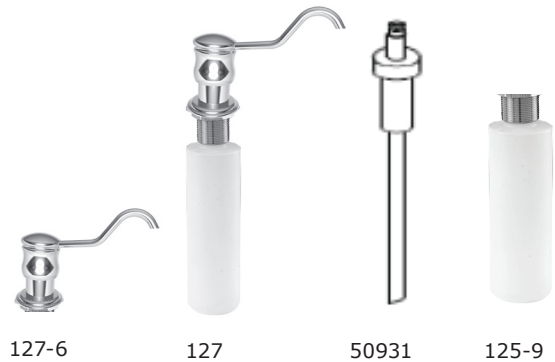

CHESTERFIELD

Soap/Lotion Dispenser

127

Also 127-6, 50931, 125-9

Features

- Solid brass construction
- Two piece brazed spout design
- Base with integral O-ring deck seal
- Removable spout for above deck refilling
- 8 fluid oz. (236 ml) capacity bottle included
- 3-1/4" (8.3 cm) spout height at outlet
- 3-13/16" (9.7 cm) spout reach (c-c)

Codes / Standards Compliance

Meets or exceeds the following at date of manufacture:

- All applicable US Federal and State material regulations

Colors / Finishes

- 10B: Oil Rubbed Bronze
- 15: Polished Nickel
- 15S: Satin Nickel - PVD
- 26: Polished Chrome
- Other: Refer to the Newport Brass catalog for additional color/finish options.

Specified Model

Model	Description	Colors Finishes
127	Soap/Lotion Dispenser	<input type="checkbox"/> 10B <input type="checkbox"/> 15 <input type="checkbox"/> 15S <input type="checkbox"/> 26 <input type="checkbox"/> Other
127-6	Soap/Lotion Replacement Pump Head	<input type="checkbox"/> 10B <input type="checkbox"/> 15 <input type="checkbox"/> 15S <input type="checkbox"/> 26 <input type="checkbox"/> Other
50931	Soap/Lotion Replacement Pump	<input type="checkbox"/> NA
125-9	Soap/Lotion Replacement Bottle	<input type="checkbox"/> NA

* Note: Requires 1-1/4" to 1-11/16" through hole. Accommodates 2-1/16" maximum deck thickness.

Product Specification Add "Color / Finish" suffix to Model number, below.

The Soap / Lotion Dispenser shall be made of solid brass construction. Dispenser shall incorporate a removable top spout assembly for easy refilling access. Dispenser shall incorporate a refillable 8 fluid ounce (236 ml) capacity container. Product shall incorporate a 3-1/4" (8.3 cm) spout height at outlet and a 3-13/16" (9.7 cm) spout reach (c-c). Soap / Lotion Dispenser shall be Newport Brass Model 127/____.