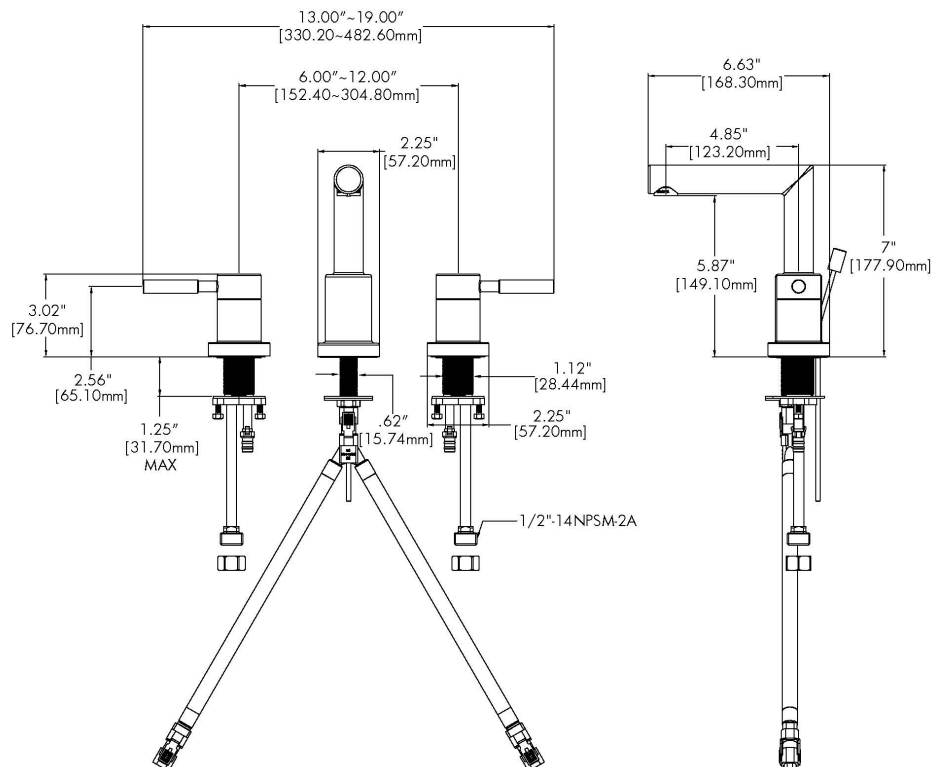

### FEATURES:

- Low lead brass construction
- Two lever handles
- 1.2 gpm (4.5 L/min) flow rate
- 1/4 turn ceramic cartridges
- Quick connect fittings
- Includes pop-up drain assembly

### DIMENSIONS:

NOTE: 1. All dimensions are in inches (millimeters) unless otherwise specified and are subject to change without notice.

Architect/Engineer Approval Space:

SPEAKMAN  
400 ANCHOR MILL ROAD  
NEW CASTLE, DE 19720